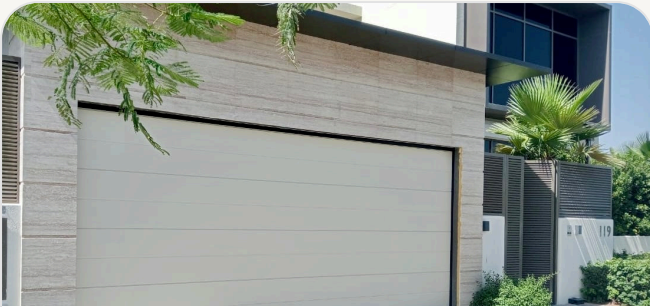

Five systems. One supplier. Transparent starting prices.

Overhead Garage Doors

From AED 7,350 +5% VAT

Insulated sectional doors in two systems — Smart Standard and the flagship European Premium — fabricated to the exact opening, with motor, remotes, and installation included.